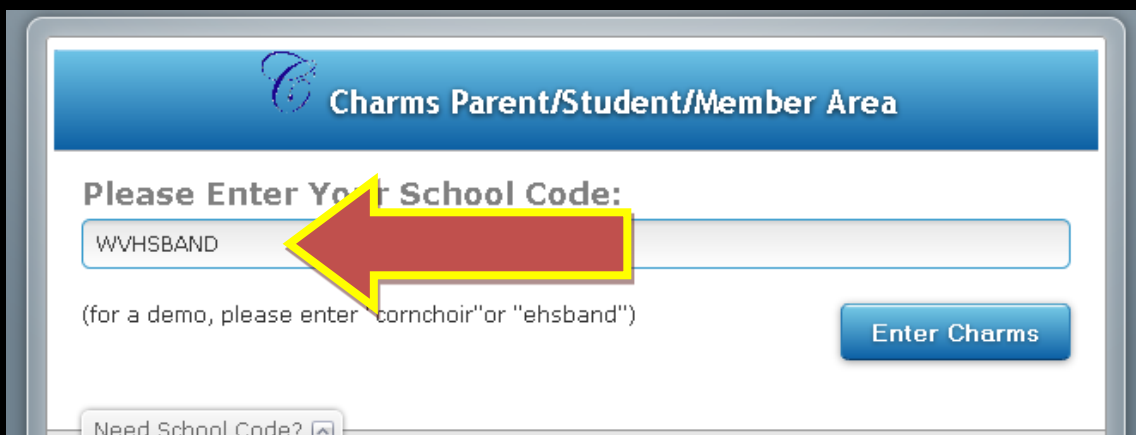

1. Go to www.charmsoffice.com

2. Put mouse over **ENTER/LOGIN** and click on Parents/Students/Members

3. Enter **WVHSBAND**

All Students

Student Name: **Donald Benton**

Student Area Password: **donaldbenton**